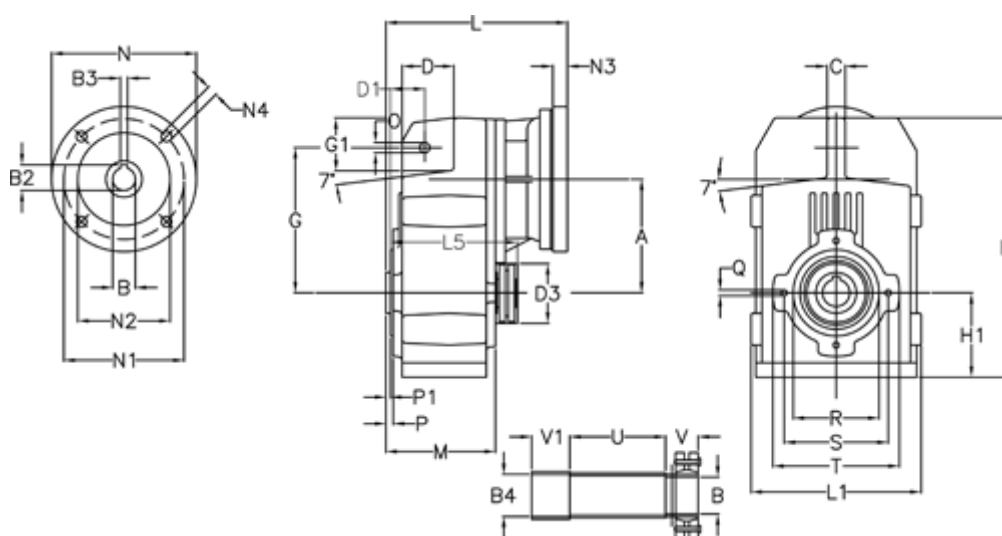

Article number: 29560108135220
 Description: Shaft mounted gear
 A102S-81,3-P63B5

Measures

A = 112.50	D1 = 35.0	I5 = 159.5	P1 = 3.0	V1 = 36
B = 25	d3 = 77	M = 100.5	Q = M8x12	
B1 = 11	G = 140	N = 140	R = 80	
B2 = 12.8	G1 = 51.0	N1 = 115	S = 100	
B3 = 4	H = 251.0	N2 = 95	T = 120	
B4 = 27	H1 = 84.0	N4 = M8x19	Tightening torque N m = 8.5	
C = 20	L = 185.5	O = 11	U = 70.0	
D = 47.5	L1 = 170	P = 4.5	V = 34	